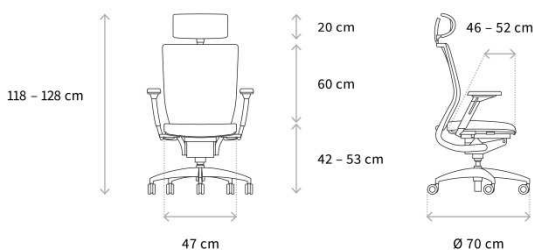

EQUIPMENT

Elaborately quilted backrest in leather combination

Aluminium components matt chromed

Dondola®-seat joint

Plastic components black

Self adjusting mechanism which adapts to the body weight automatically, with integrated seat-depth adjustment, optionally available with hard mechanism (body weight 50-90 kg) or XXL-mechanism from 90kg on

Load-dependent braked design castors for soft floors

FABRICS

Seat, backrest and headrest:

V60, V61, V62, V63, V67 (origin: European cow hides)

DIMENSIONS

Weight: approx. 19 kg

LINKS

OPTIONS